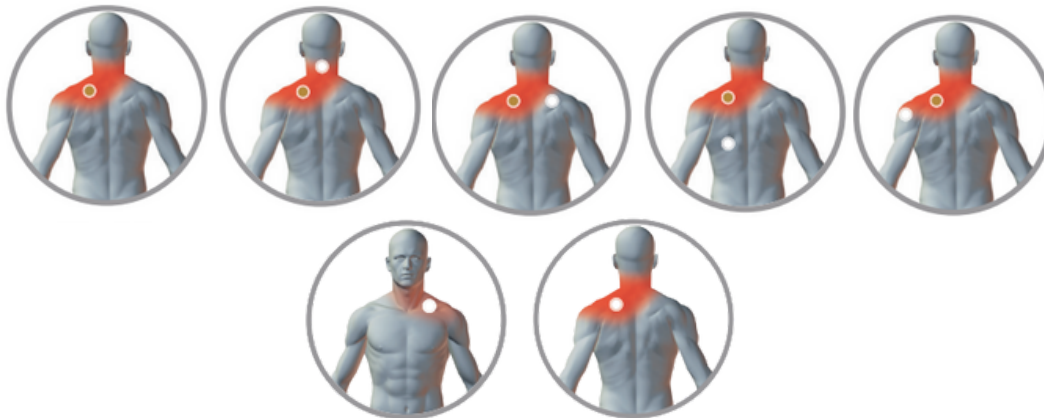

ENERGY ENHANCER

ICEWAVE

NIRVANA